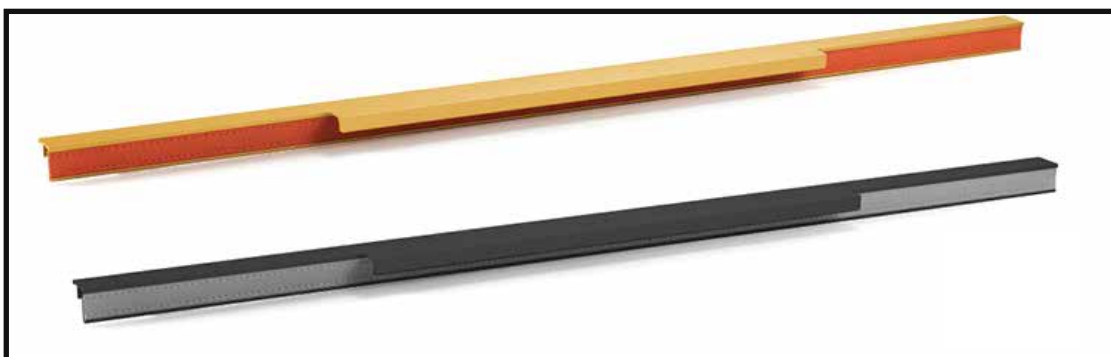

**EXCLUSIVE
WARDROBE
HANDLES & GLASS
PROFILE SERIES**

OC-01

Material- Aluminium

Length-2800mm

Colors:-
Matt Grey + Light blue
Matt Gold + Coffee
Matt black + Grey

CNC Handle- 1100mm

OC-02

Material- Aluminium