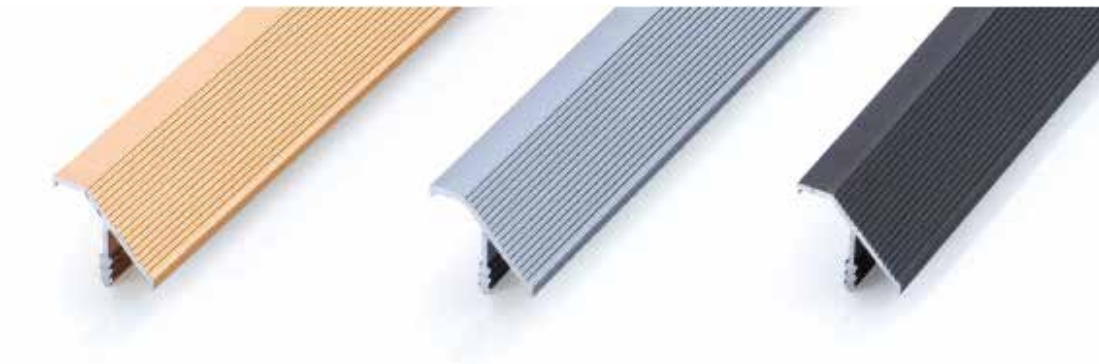

ALUMINIUM SLANT INLAYS

Material:- Aluminium

Color:- CP/ Rose Gold/ Black Matt/ Gold/ Brush Gold Matt

Specially For Slant Cutting Drawer's

5 COLORS

Size:- 3000mm