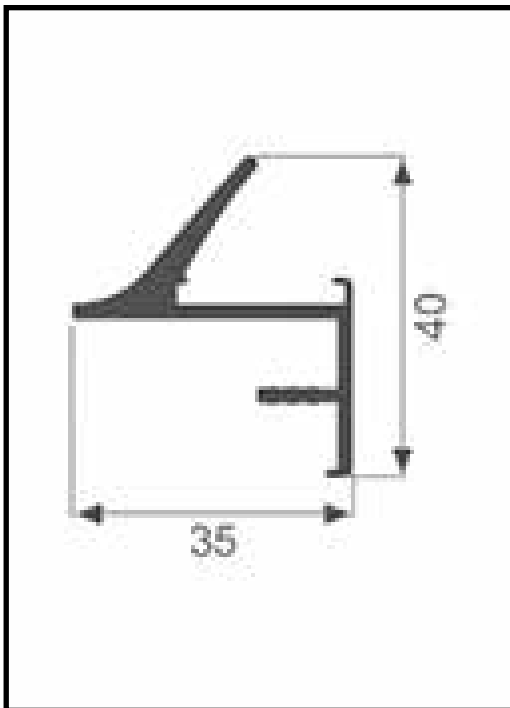

OC-09

Material- Aluminium

Length-2800mm

Colors:- Matt Black + Glossy Rose gold /Matt Gold + Glossy Gold