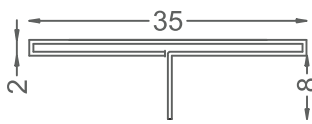

STAINLESS STEEL DECORATIVE PROFILE

T-Profile (5 Grooved)

Colors:- Silver Mirror/ Champagne Mirror/ Gold Mirror/
Gold Hairline/ Rose Gold Mirror/ Rose Gold Hairline/
Black Mirror/ Black Hairline/ Antique

Thickness- 0.8mm

9 COLORS

Length-10ft