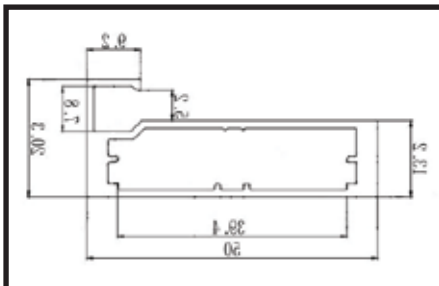

Frame (50mm)