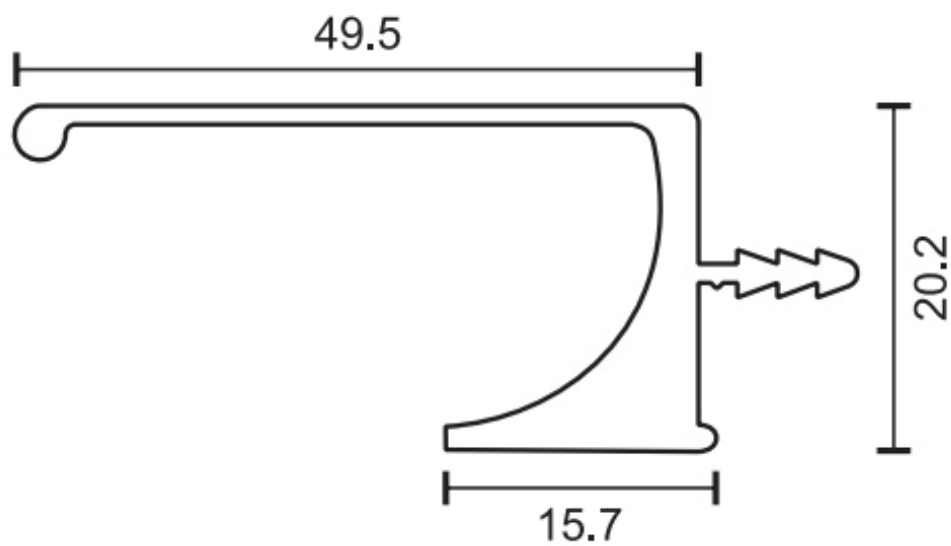

J-HANDLE (50MM)

Material:- Aluminium Alloy

Colors:- CP Glossy/ CP Brush/ Gold Glossy/ Gold Brush/ Gold Matt/
SS Brush/ Black Matt/ Iron Grey/ Rose Gold/ Rose Gold Brush/
Champagne Glossy/ Antique

Size:- 3000mm

12 COLORS