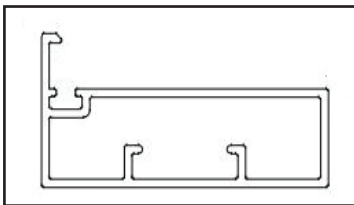

Application:- Glass wardrobes/ kitchen shutters/ Vanity shutters

Frame (45mm)

I-Handle (45mm)

G-Handle (68mm)

GLASS PROFILE-50MM

Material- Aluminium

Length-3000mm

3 COLORS