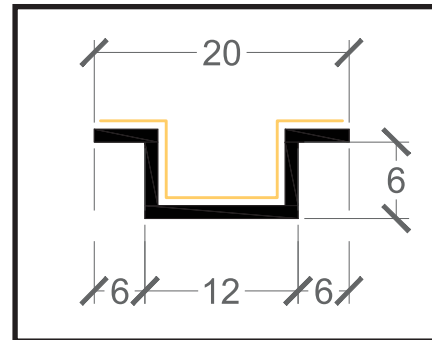

CUSTOMISED STAINLESS STEEL PROFILE

Grade-304

Length-8ft/10ft

Thickness- 0.8mm-2.5mm

Shape- Any Size As Per Requirement

Colors:- Silver Mirror/ Silver Hairline/ Gold Mirror/
Gold Hairline/ Rose Gold Mirror/ Rose Gold Hairline/
Black Mirror/ Black Hairline/ Brass Antique

Shape- Collar Profile/ W-Profile/ Z-Profile/
Fluted Profile/ Reverse-U & Many More