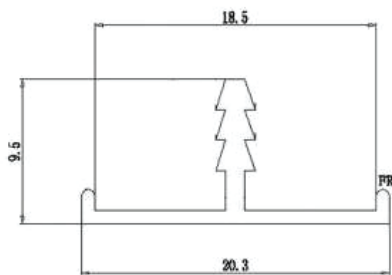

ALUMINIUM EDGE PROFILE

Material:- Aluminium

Color:- Rose Gold/ CP

Weight:- Light

2 COLORS

Size:- 3000mm

ALUMINIUM EDGE PROFILE

Material:- Aluminium

Color:- CP Glossy/ CP Brush/ Gold Glossy/ Gold Brush/ Gold Matt/
SS Brush/ Black Hatt/ Iron Grey/ Rose Gold/ Rose Gold Brush/
Champagne Glossy/ Antique

Weight:- Heavy

12 COLORS

Size:- 3000mm

T-19mm