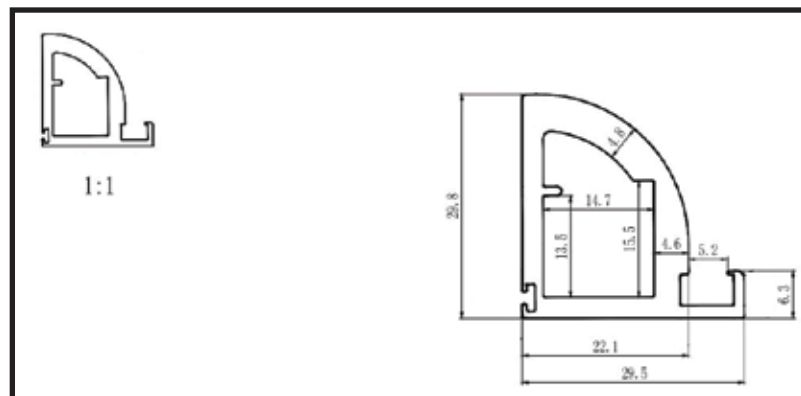

GLASS PROFILE-30MM

2 COLORS

Material- Aluminium

Length-3000mm/ Handle Size- Center 200mm

Section Size:- 30mm

Colors:- Gold Matt/ Black Matt