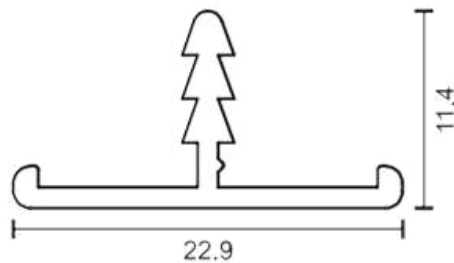

ALUMINIUM EDGE PROFILE

Material:- Aluminium

Color:- Rose Gold/ CP

Weight:- Light

2 COLORS

Size:- 3000mm

ALUMINIUM EDGE PROFILE

Material:- Aluminium

Color:- CP Glossy/ CP Brush/ Gold Glossy/ Gold Brush/ Gold Matt/
SS Brush/ Black Hatt/ Iron Grey/ Rose Gold/ Rose Gold Brush/
Champagne Glossy/ Antique

Weight:- Heavy

12 COLORS

Size:- 3000mm

T-22 mm