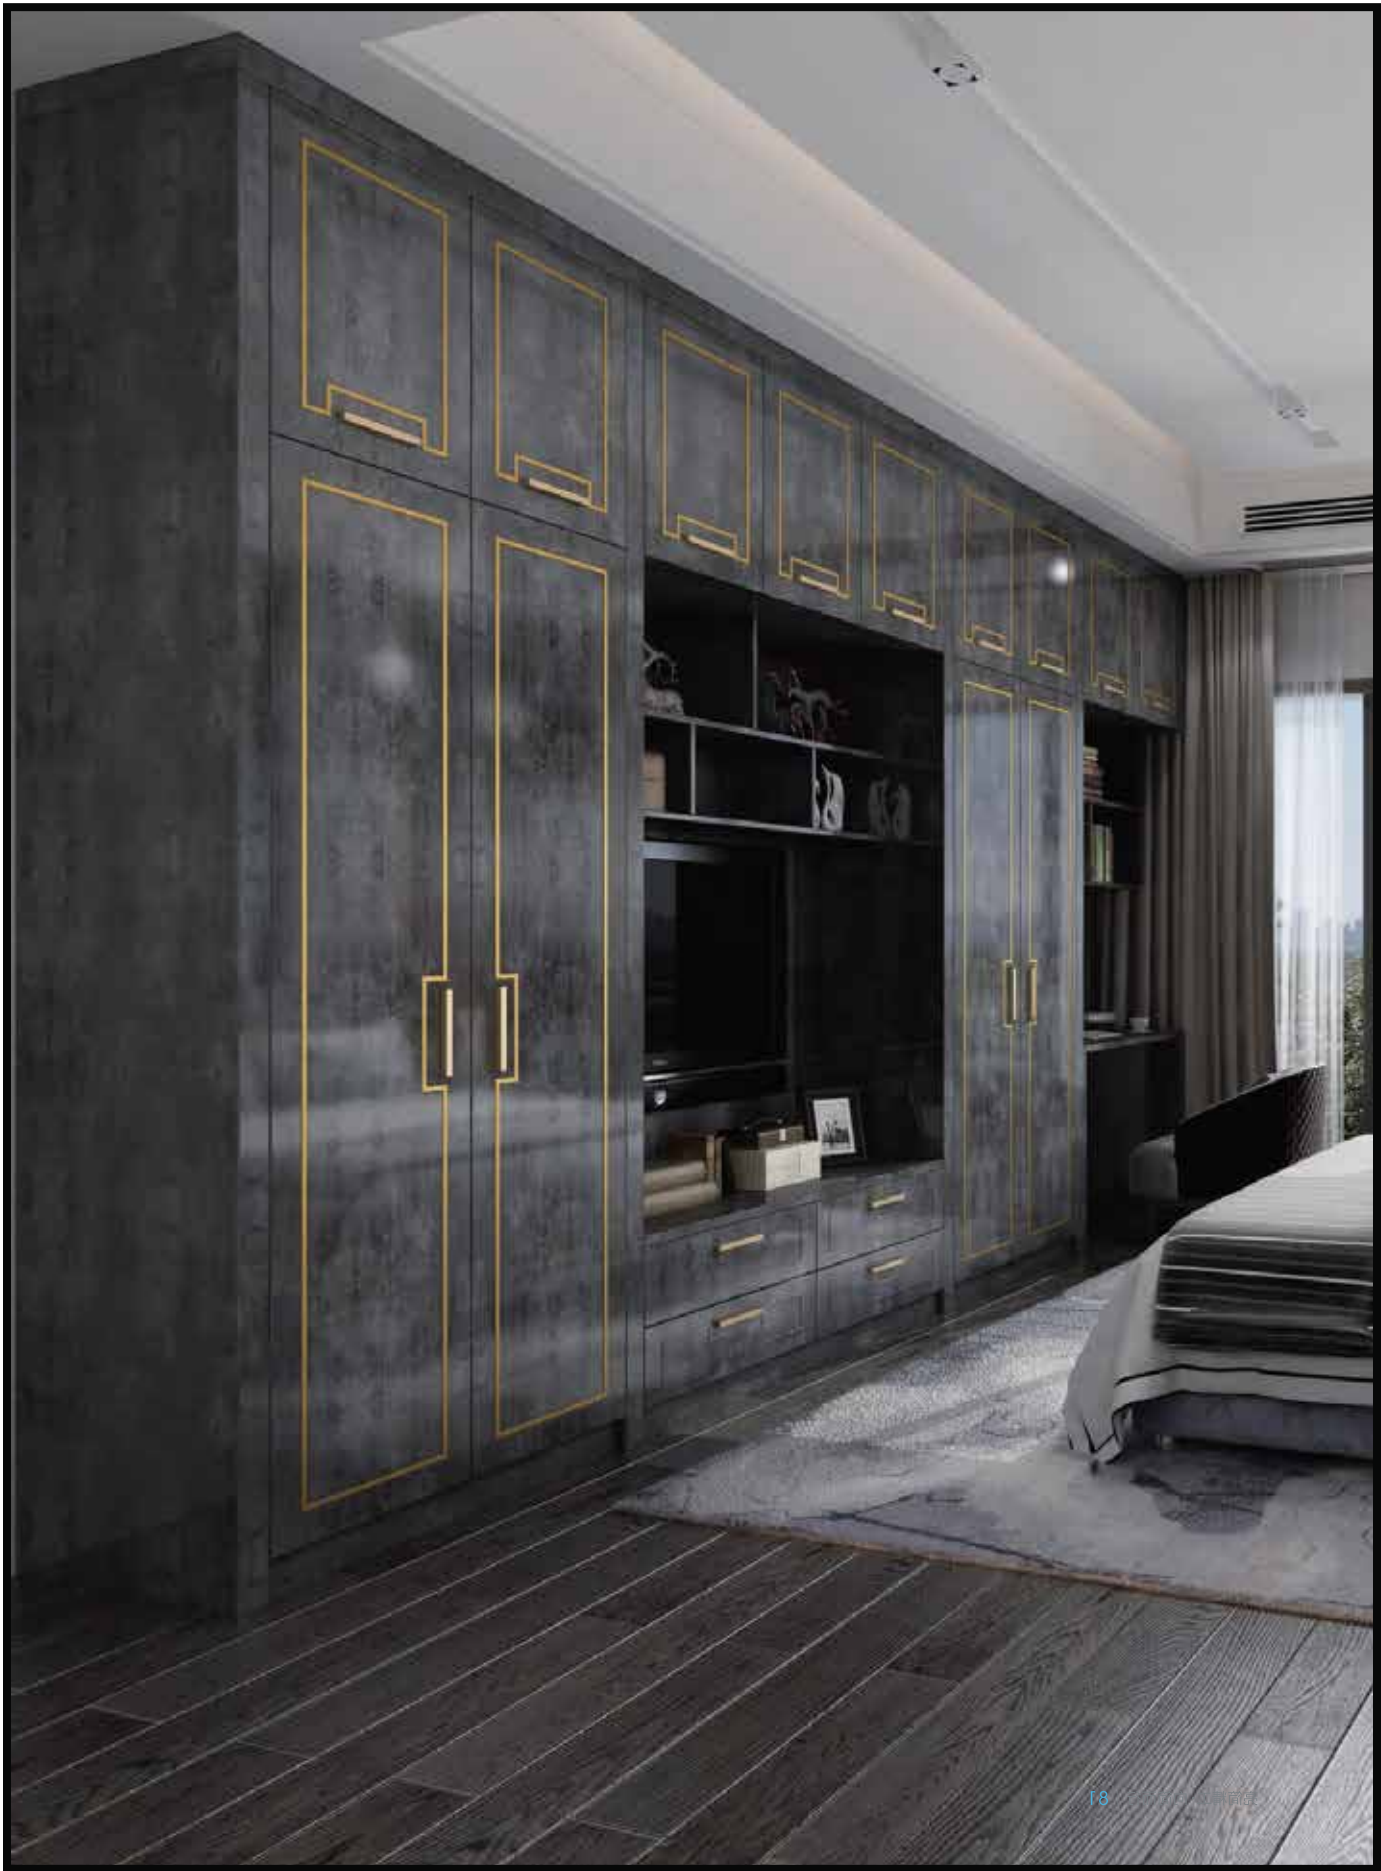

J- GOLA PROFILE (WITH LED)

Material:- Aluminium

Colors:- Black Matt/ Rose Gold/Gold Matt

3 COLORS

LED Size:- 5mm

Size:- 3000mm

ALUMINIUM INLAYS

Material:- Aluminium