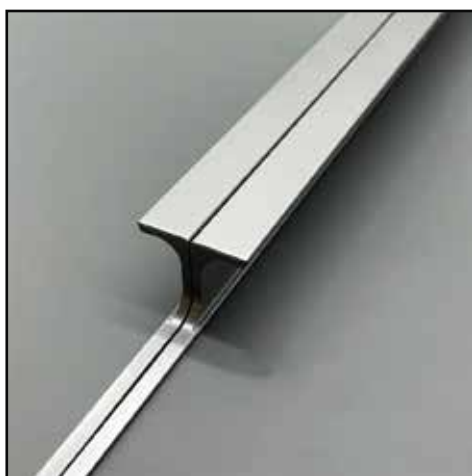

OC-03

Material- Aluminium

Length-2800mm

Colors:- Matt Gold /Rose gold Glossy /Matt black

CNC Handle- 1100mm

Handle In Middle Of Profile

Both Side Same Handle Can Be Used