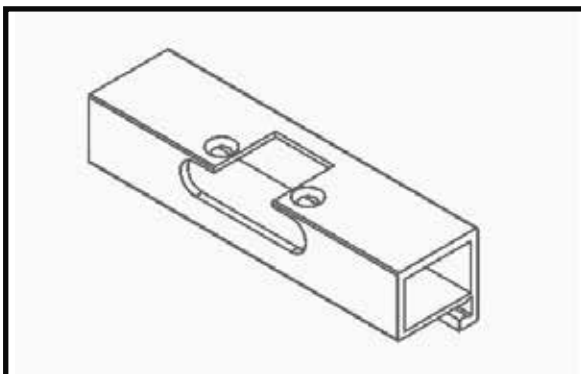

Arm Material:- Steel, Nickel Plated

Maximum Cover Position D=21.0mm

Door Seam Adjustment:- +1.5/-3.5mm

Cup Material:- Zinc Alloy, Nickel Plated

Suitable for Aluminium Width 19-22mm

Up and Down Adjustment:- +2.0/-2.0mm

Applicable to Aluminium Thickness: W=19-22mm

Aluminium Frame Hinge Cup Opening Size: 28mm, 31mm

Hinge Colors:- Dark Grey & Gold Matt

33

AIR HINGES & AIR CONNECTOR

Opening Angle:- 100 Degree
Maximum Door Weight:- 35kg
Cover Adjustment:- +2.0/-2.0mm
Door Seam Adjustment:- +3.5/-0.5mm
Surface Treatment:- Black Nickel Plated
Up and Down Adjustment:- +1.0/-1.0mm
Aluminium Frame Door Fixed K Value:- 4mm
Maximum Cover Position D=30.0mm (Wooden Door)
Material:- Zinc Alloy + Manganese Steel (Special Treatment)
Door Panel Drilling Distance(K) Value: 4-8mm(Wooden Door)
Maximum Cover Position of Aluminium Frame Door D=26mm
Suitable for 22-35mm Thick Wooden Doors and Aluminium Frame Doors
Maximum Size of Door:- H: 2800mm, W: 600mm, Metal Cup Depth: 18mm