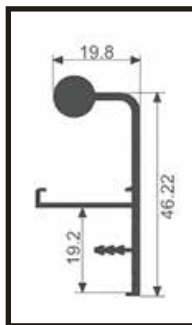

OC-06

Material- Aluminium

Length-2800mm

Colors:- Matt Grey + Light Blue /Matt gold + Coffee /Matt Black + Grey

CNC Handle- 900mm

Handle In Middle Of Profile

Both Side Same Handle Can Be Used