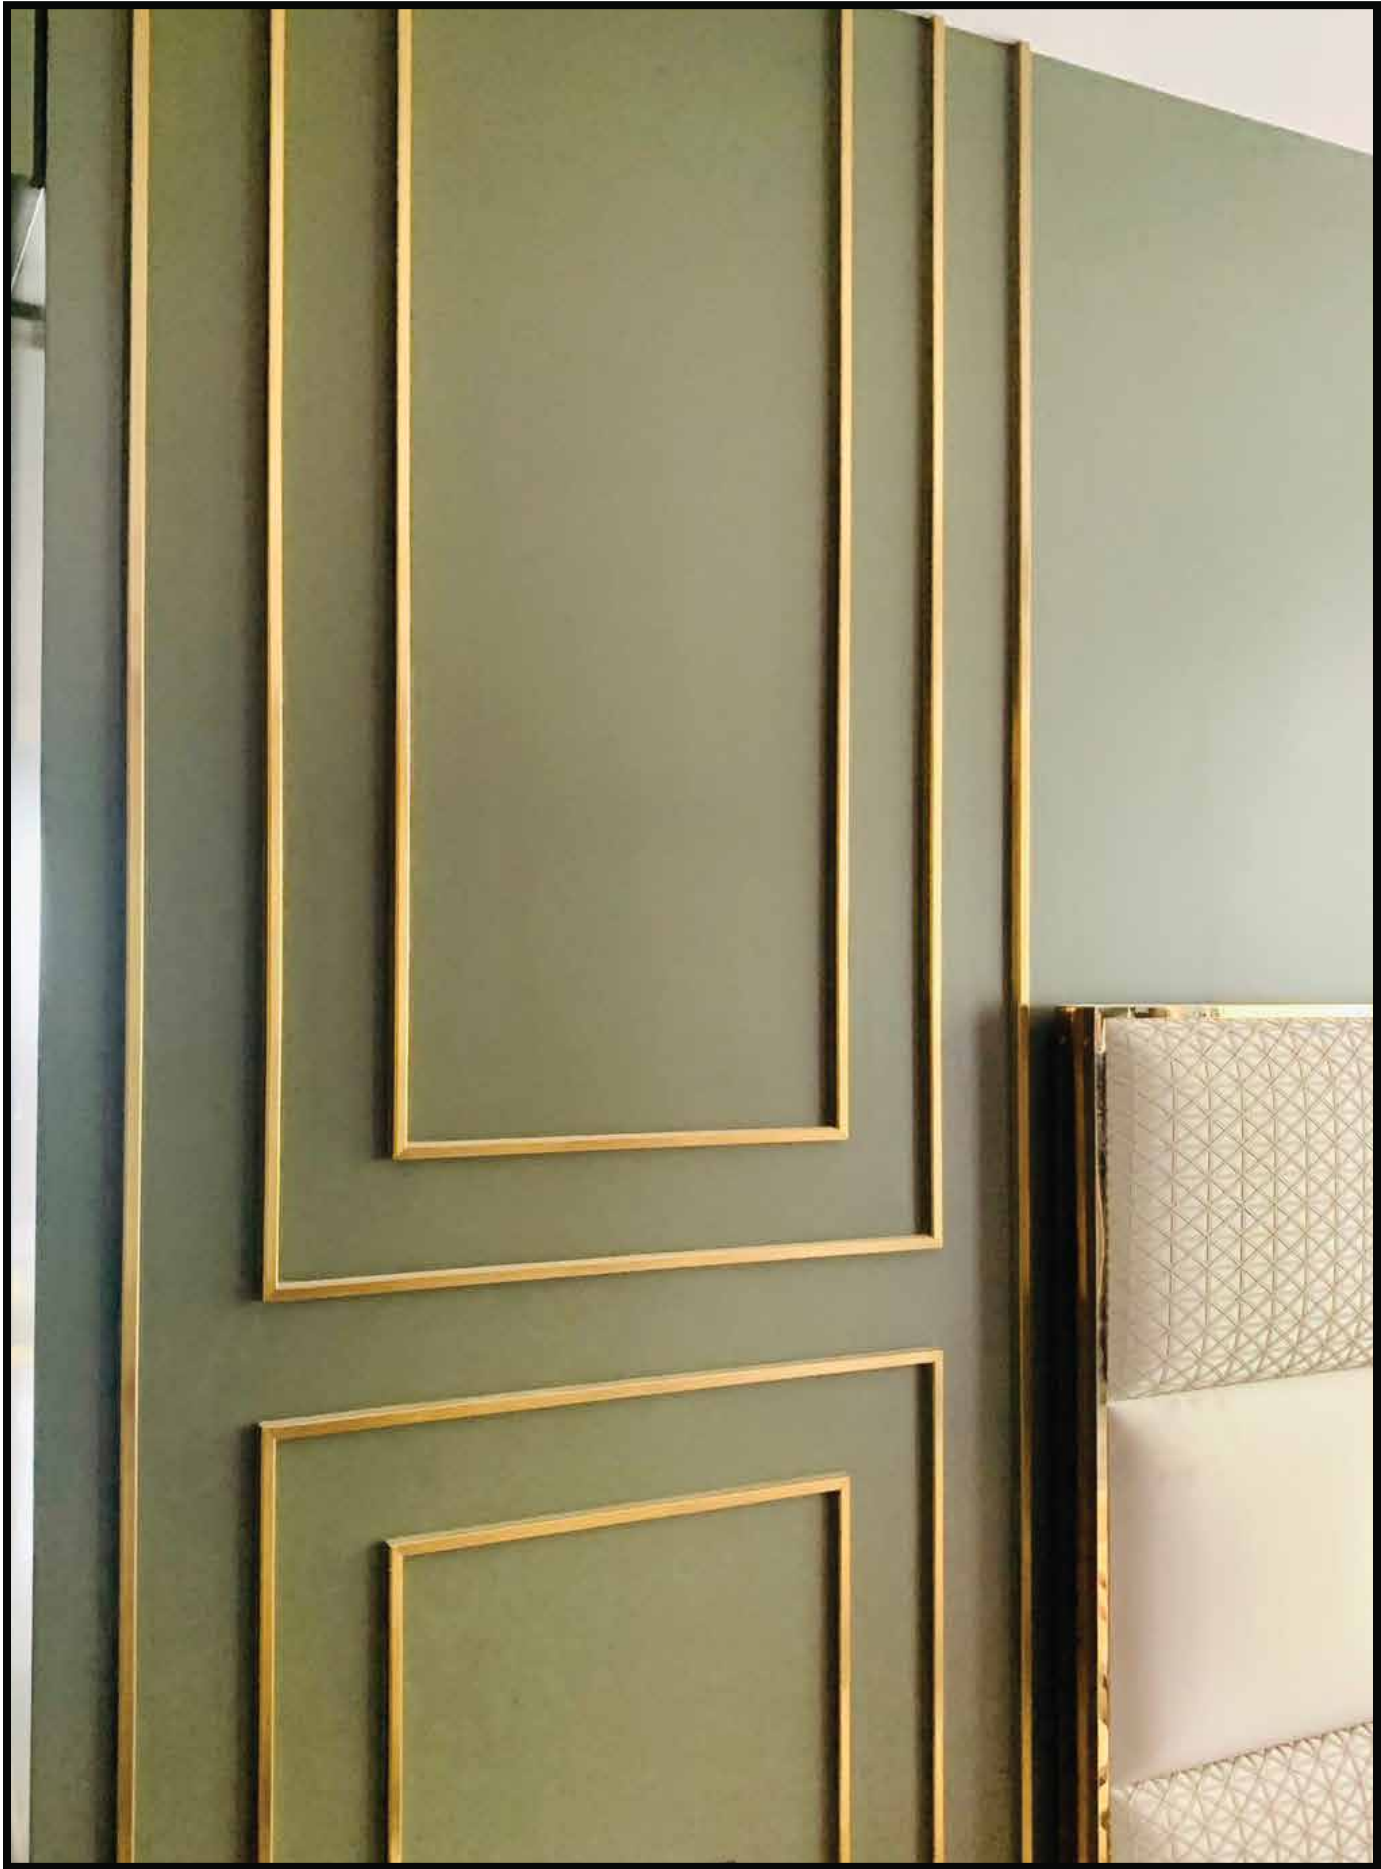

T 22mm X 8mm

T 25mm X 8mm

T 35mm X 8mm

T 50mm X 8mm

STAINLESS STEEL DECORATIVE PROFILE

U-Profile (V- Groove)

Colors:- Silver Mirror/ Champagne Mirror/ Gold Mirror/
Gold Hairline/ Rose Gold Mirror/ Rose Gold Hairline/
Black Mirror/ Black Hairline/ Antique