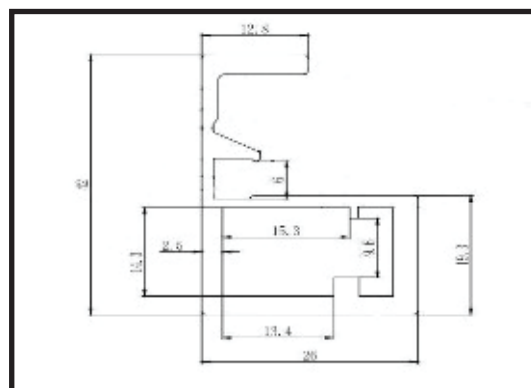

Glass Handle Profile