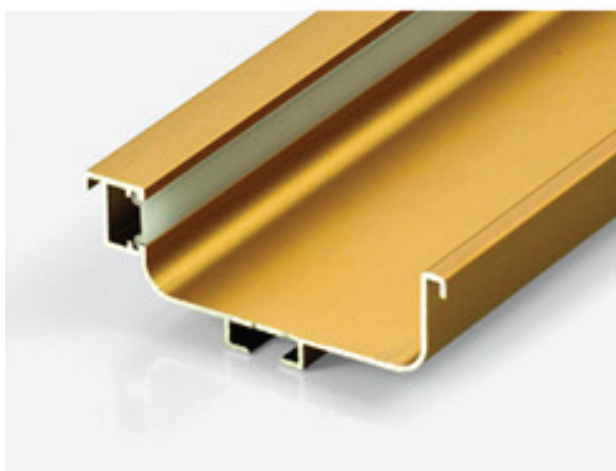

J- GOLA PROFILE (WITH LED)

Material:- Aluminium

Colors:- Black Matt/ Rose Gold/Gold Matt

3 COLORS

LED Size:- 5mm

Size:- 3000mm

ALUMINIUM INLAYS

Material:- Aluminium