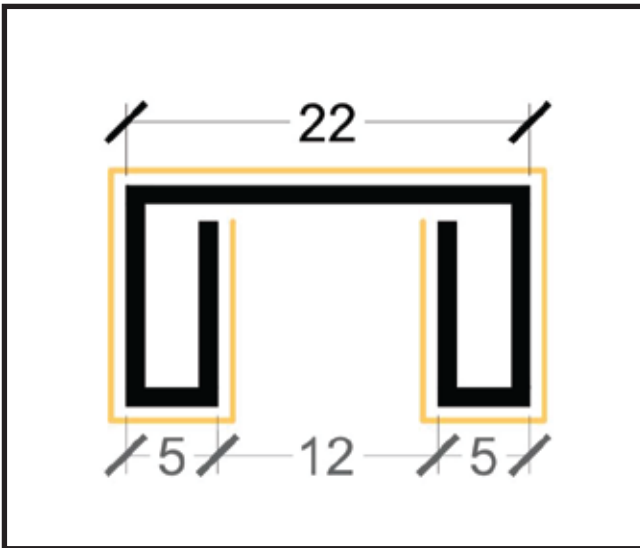

CUSTOMISED STAINLESS STEEL PROFILE

Grade-304

Length-8ft/10ft

Thickness- 0.8mm-2.5mm

Shape- Any Size As Per Requirement

Colors:- Silver Mirror/ Silver Hairline/ Gold Mirror/
Gold Hairline/ Rose Gold Mirror/ Rose Gold Hairline/
Black Mirror/ Black Hairline/ Brass Antique

Shape- Collar Profile/ W-Profile/ Z-Profile/
Fluted Profile/ Reverse-U & Many More