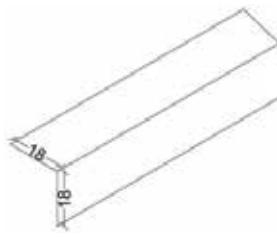

STAINLESS STEEL DECORATIVE PROFILE

L-Profile (V- Groove)

Colors:- Silver Mirror/ Champagne Mirror/ Gold Mirror/
Gold Hairline/ Rose Gold Mirror/ Rose Gold Hairline/
Black Mirror/ Black Hairline/ Antique

Thickness- 0.8mm

9 COLORS

Length-10ft

18mm X 18mm