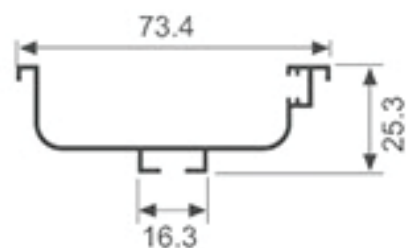

J- GOLA PROFILE (WITH LED)

Material:- Aluminium

Colors:- Black Matt/ Rose Gold/Gold Matt

3 COLORS

LED Size:- 5mm

Size:- 3000mm

ALUMINIUM INLAYS

Material:- Aluminium