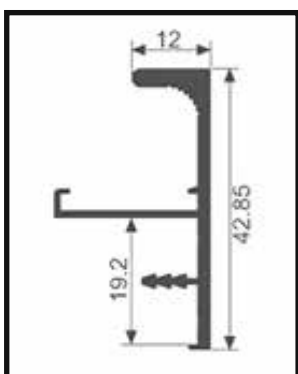

**EXCLUSIVE
WARDROBE
HANDLES & GLASS
PROFILE SERIES**

OC-01

Material- Aluminium

Length-2800mm

Colors:-
Matt Grey + Light blue
Matt Gold + Coffee
Matt black + Grey

CNC Handle- 1100mm

OC-02

Material- Aluminium