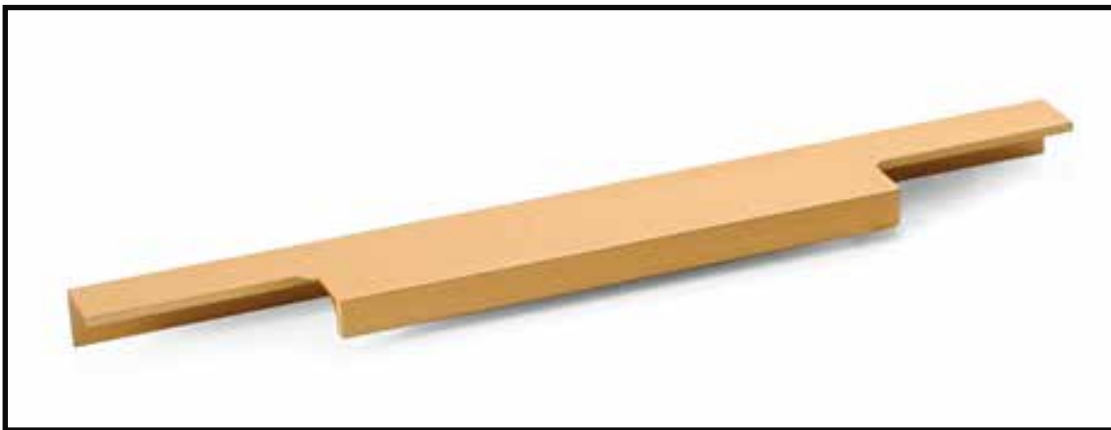

OC-03

Material- Aluminium

Length-2800mm

Colors:- Matt Gold /Rose gold Glossy /Matt black

CNC Handle- 1100mm

Handle In Middle Of Profile

Both Side Same Handle Can Be Used