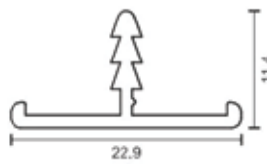

ALUMINIUM EDGE PROFILE

Material:- Aluminium

Color:- Rose Gold/ CP

Weight:- Light

2 COLORS

Size:- 3000mm

T-22 mm

ALUMINIUM EDGE PROFILE

Material:- Aluminium

Color:- CP Glossy/ CP Brush/ Gold Glossy/ Gold Brush/ Gold Matt/
SS Brush/ Black Hatt/ Iron Grey/ Rose Gold/ Rose Gold Brush/
Champagne Glossy/ Antique

Weight:- Heavy

12 COLORS

Size:- 3000mm