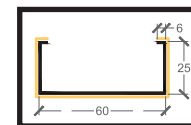

CUSTOMISED STAINLESS STEEL PROFILE

Grade-304

Length-8ft/10ft

Thickness- 0.8mm-2.5mm

Shape- Any Size As Per Requirement

Colors:- Silver Mirror/ Silver Hairline/ Gold Mirror/
Gold Hairline/ Rose Gold Mirror/ Rose Gold Hairline/
Black Mirror/ Black Hairline/ Brass Antique

Shape- Collar Profile/ W-Profile/ Z-Profile/
Fluted Profile/ Reverse-U & Many More