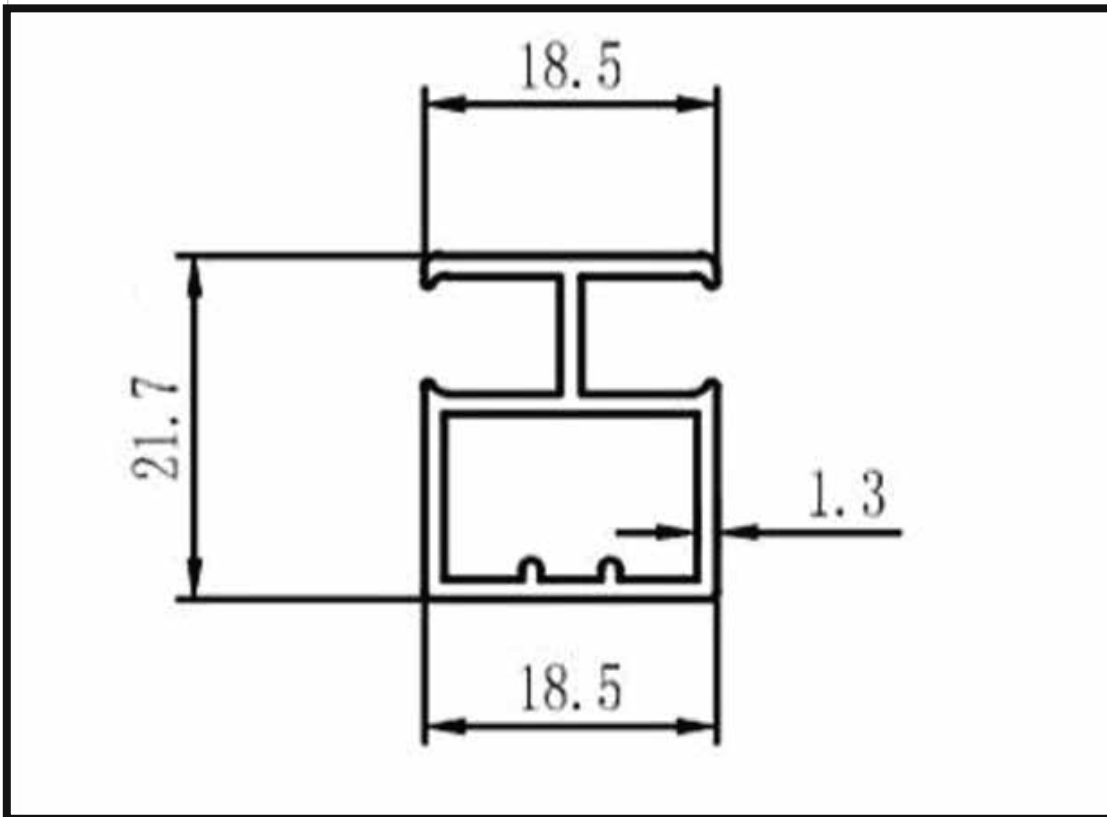

DIVIDER PROFILE

Material- Aluminium

Length-3000mm

5 COLORS

Section Size:- 20mm

Colors:- Gold Matt/ Black Matt/ Black Glossy PVDF/ Rose Gold Glossy/
Antique