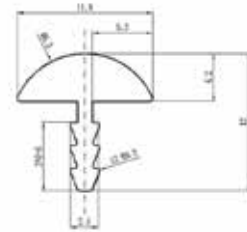

ALUMINIUM HALF ROUND INLAYS

Material:- Aluminium

Colors:- CP/ CP Brush/ Gold Glossy/ Iron Grey/ Matt Black/
Golden Brush/ Rose Gold/ Rose Gold Brush/Antique/ Champagne/
S.S Brush/ Brush Gold Matt

Size:- 3000mm

12 COLORS

T6mm/ T12mm