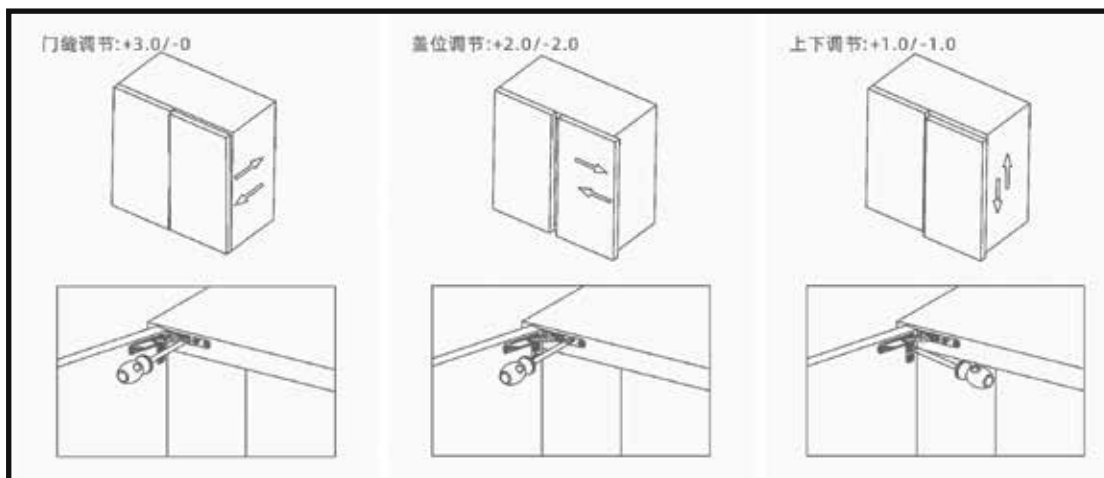

Maximum Cover Position D=21.5mm (Wooden Door)

Material:- Zinc Alloy + Manganese Steel (Special Treatment)

Door Panel Drilling Distance(K) Value: 3-6mm(Wooden Door)

Maximum Cover Position of Aluminium Frame Door D=19.5mm

Suitable for 18-32mm Thick Wooden Doors and Aluminium Frame Doors

Maximum Size of Door:- H: 2700mm, W: 500mm,

Metal Cup Depth: 16.5mm

SPECIAL GLASS HINGE

Clip-on
Hydraulic Hinge
Depth Adjustment
Finish:- Nickel Plated
Cup Material:- Zinc Alloy
Material:- Cold-Rolled Steel
Opening Angle:- 110 Degree
Glass Door Thickness:- 5-10mm