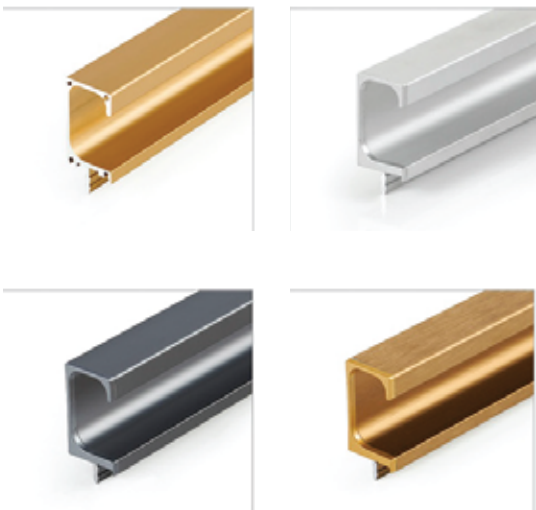

G-HANDLE (G-END CAP)

Material:- Aluminium Alloy

Colors:- CP Glossy/ CP Brush/ Gold Glossy/ Gold Brush/ Gold Matt/
SS Brush/ Black Matt/ Iron Grey/ Rose Gold/ Rose Gold Brush/
Champagne Glossy/ Antique

Weight:- 1.6kg

12 COLORS

Size:- 3000mm

Side End Caps Available