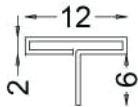

STAINLESS STEEL DECORATIVE PROFILE

T-Profile (5 Grooved)

Colors:- Silver Mirror/ Champagne Mirror/ Gold Mirror/
Gold Hairline/ Rose Gold Mirror/ Rose Gold Hairline/
Black Mirror/ Black Hairline/ Antique

Thickness- 0.8mm

9 COLORS

Length-10ft

T 12mm X 6mm