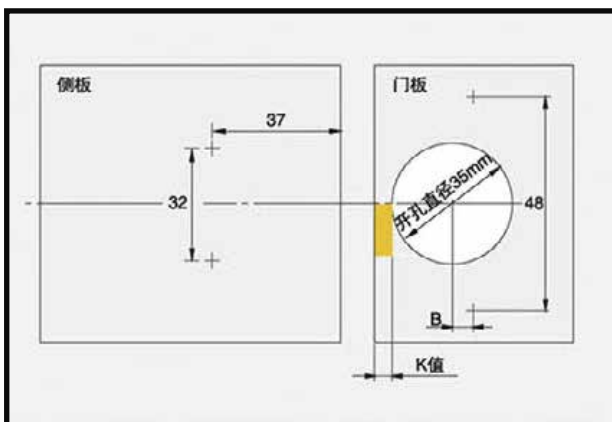

SPECIAL HINGE WITHOUT CYLINDER

Hydraulic Hinges
Two-Way Buffering
For 16-25mm Panel
Finish:- Nickel Plated
Packing:- 100 pcs/CTN
Small Angle Soft Closing
Dia of Hinge Cup:- 35mm
Door Thickness:- 16-25mm
Opening Angle:- 95 Degree
Depth of Hinge Cup:- 12.5mm
3D Adjustment Detachable Base
Main Material:- Cold-Rolled Steel