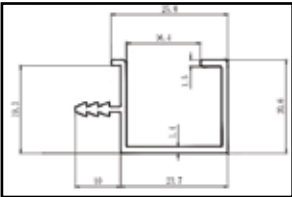

Size:- 3000mm

End Caps Available

G-HANDLE (MEDIUM)

Material:- Aluminium Alloy

Colors:- CP Glossy/ CP Brush/ Gold Glossy/ Gold Brush/ Gold Matt/
SS Brush/ Black Matt/ Iron Grey/ Rose Gold/ Rose Gold Brush/
Champagne Glossy/ Antique/ Black Glossy PVDF