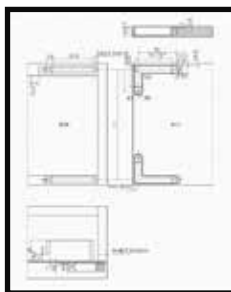

Applicable to Aluminium Thickness: W=19-22mm

Aluminium Frame Hinge Cup Opening Size: 28mm, 31mm

Hinge Colors:- Dark Grey & Gold Matt

33

AIR HINGES & AIR CONNECTOR

Opening Angle:- 100 Degree
Maximum Door Weight:- 35kg
Cover Adjustment:- +2.0/-2.0mm
Door Seam Adjustment:- +3.5/-0.5mm
Surface Treatment:- Black Nickel Plated
Up and Down Adjustment:- +1.0/-1.0mm
Aluminium Frame Door Fixed K Value:- 4mm
Maximum Cover Position D=30.0mm (Wooden Door)
Material:- Zinc Alloy + Manganese Steel (Special Treatment)
Door Panel Drilling Distance(K) Value: 4-8mm(Wooden Door)
Maximum Cover Position of Aluminium Frame Door D=26mm
Suitable for 22-35mm Thick Wooden Doors and Aluminium Frame Doors
Maximum Size of Door:- H: 2800mm, W: 600mm, Metal Cup Depth: 18mm