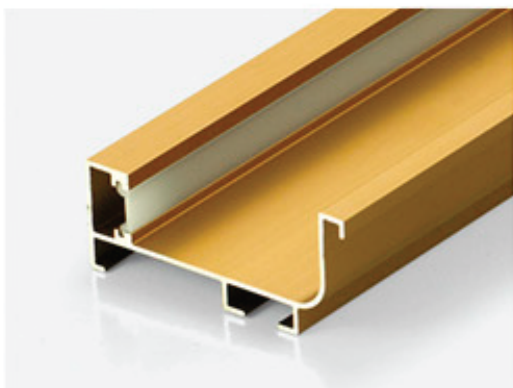

8 COLORS

Size:- 3000mm

C- GOLA PROFILE (WITH LED)

Material:- Aluminium

Colors:- Black Matt/ Rose Gold/Gold Matt

3 COLORS

LED Size:- 5mm

Size:- 3000mm