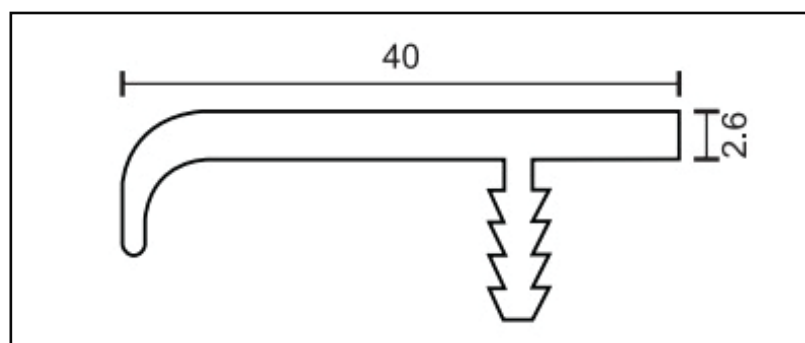

F-HANDLE (40MM)

Material:- Aluminium Alloy

Colors:- CP Glossy/ CP Brush/ Gold Glossy/ Gold Brush/ Gold Matt/
SS Brush/ Black Matt/ Iron Grey/ Rose Gold/ Rose Gold Brush/
Champagne Glossy/ Antique

Size:- 3000mm

12 COLORS