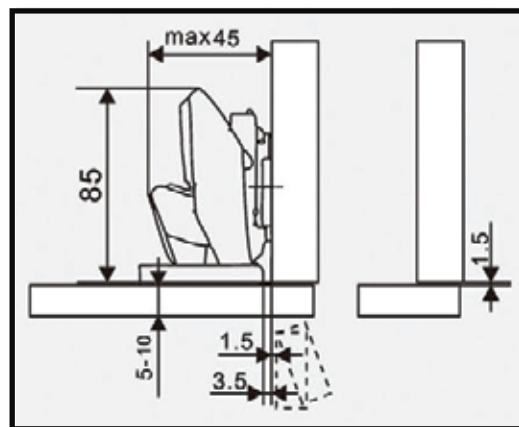

Maximum Cover Position D=21.5mm (Wooden Door)

Material:- Zinc Alloy + Manganese Steel (Special Treatment)

Door Panel Drilling Distance(K) Value: 3-6mm(Wooden Door)

Maximum Cover Position of Aluminium Frame Door D=19.5mm

Suitable for 18-32mm Thick Wooden Doors and Aluminium Frame Doors

Maximum Size of Door:- H: 2700mm, W: 500mm,

Metal Cup Depth: 16.5mm

SPECIAL GLASS HINGE

Clip-on
Hydraulic Hinge
Depth Adjustment
Finish:- Nickel Plated
Cup Material:- Zinc Alloy
Material:- Cold-Rolled Steel
Opening Angle:- 110 Degree
Glass Door Thickness:- 5-10mm