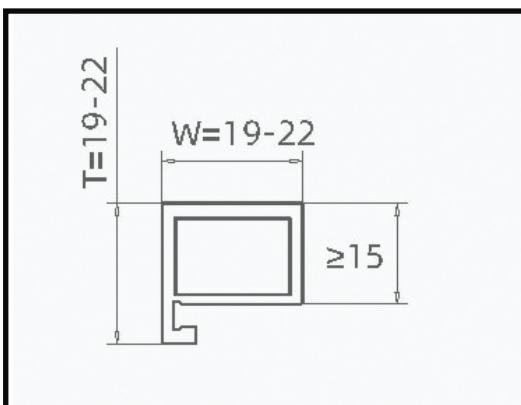

Arm Material:- Steel, Nickel Plated

Maximum Cover Position D=21.0mm

Door Seam Adjustment:- +1.5/-3.5mm

Cup Material:- Zinc Alloy, Nickel Plated

Suitable for Aluminium Width 19-22mm

Up and Down Adjustment:- +2.0/-2.0mm

Applicable to Aluminium Thickness: W=19-22mm

Aluminium Frame Hinge Cup Opening Size: 28mm, 31mm

Hinge Colors:- Dark Grey & Gold Matt

33

AIR HINGES & AIR CONNECTOR

Opening Angle:- 100 Degree
Maximum Door Weight:- 35kg
Cover Adjustment:- +2.0/-2.0mm
Door Seam Adjustment:- +3.5/-0.5mm
Surface Treatment:- Black Nickel Plated
Up and Down Adjustment:- +1.0/-1.0mm
Aluminium Frame Door Fixed K Value:- 4mm
Maximum Cover Position D=30.0mm (Wooden Door)
Material:- Zinc Alloy + Manganese Steel (Special Treatment)
Door Panel Drilling Distance(K) Value: 4-8mm(Wooden Door)
Maximum Cover Position of Aluminium Frame Door D=26mm
Suitable for 22-35mm Thick Wooden Doors and Aluminium Frame Doors
Maximum Size of Door:- H: 2800mm, W: 600mm, Metal Cup Depth: 18mm