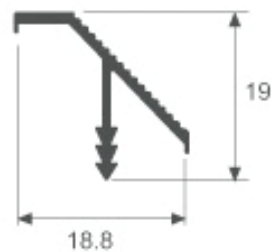

ALUMINIUM SLANT INLAYS

Material:- Aluminium

Color:- CP/ Rose Gold/ Black Matt/ Gold/ Brush Gold Matt

Specially For Slant Cutting Drawer's

5 COLORS

Size:- 3000mm