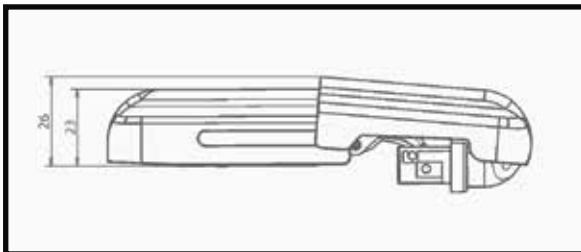

Arm Material:- Steel, Nickel Plated

Maximum Cover Position D=21.0mm

Door Seam Adjustment:- +1.5/-3.5mm

Cup Material:- Zinc Alloy, Nickel Plated

Suitable for Aluminium Width 19-22mm

Up and Down Adjustment:- +2.0/-2.0mm

Applicable to Aluminium Thickness: W=19-22mm

Aluminium Frame Hinge Cup Opening Size: 28mm, 31mm

Hinge Colors:- Dark Grey & Gold Matt

33

AIR HINGES & AIR CONNECTOR

Opening Angle:- 100 Degree
Maximum Door Weight:- 35kg
Cover Adjustment:- +2.0/-2.0mm
Door Seam Adjustment:- +3.5/-0.5mm
Surface Treatment:- Black Nickel Plated
Up and Down Adjustment:- +1.0/-1.0mm
Aluminium Frame Door Fixed K Value:- 4mm
Maximum Cover Position D=30.0mm (Wooden Door)
Material:- Zinc Alloy + Manganese Steel (Special Treatment)
Door Panel Drilling Distance(K) Value: 4-8mm(Wooden Door)
Maximum Cover Position of Aluminium Frame Door D=26mm
Suitable for 22-35mm Thick Wooden Doors and Aluminium Frame Doors
Maximum Size of Door:- H: 2800mm, W: 600mm, Metal Cup Depth: 18mm