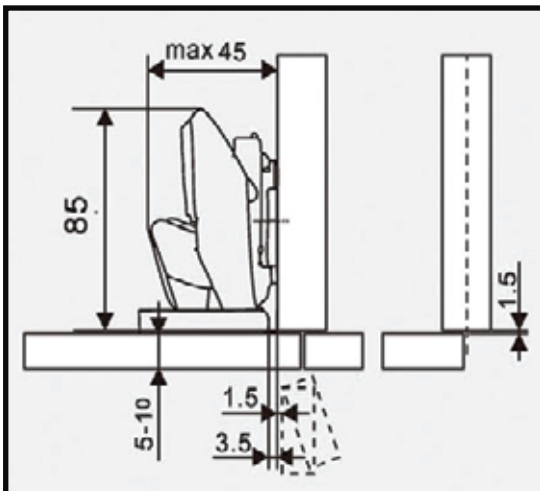

Maximum Cover Position D=21.5mm (Wooden Door)

Material:- Zinc Alloy + Manganese Steel (Special Treatment)

Door Panel Drilling Distance(K) Value: 3-6mm(Wooden Door)

Maximum Cover Position of Aluminium Frame Door D=19.5mm

Suitable for 18-32mm Thick Wooden Doors and Aluminium Frame Doors

Maximum Size of Door:- H: 2700mm, W: 500mm,

Metal Cup Depth: 16.5mm

SPECIAL GLASS HINGE

Clip-on
Hydraulic Hinge
Depth Adjustment
Finish:- Nickel Plated
Cup Material:- Zinc Alloy
Material:- Cold-Rolled Steel
Opening Angle:- 110 Degree
Glass Door Thickness:- 5-10mm

SPECIAL HINGE WITHOUT CYLINDER

Hydraulic Hinges
 Two-Way Buffering
 For 16-25mm Panel
 Finish:- Nickel Plated
 Packing:- 100 pcs/CTN
 Small Angle Soft Closing
 Dia of Hinge Cup:- 35mm
 Door Thickness:- 16-25mm
 Opening Angle:- 95 Degree
 Depth of Hinge Cup:- 12.5mm
 3D Adjustment Detachable Base
 Main Material:- Cold-Rolled Steel