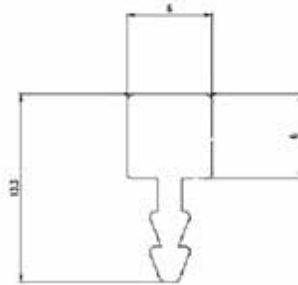

ALUMINIUM SQUARE INLAYS

Material:- Aluminium

Colors:- CP/ CP Brush/Golg Glossy/Iron Grey/Matt Black/
Golden Brush/Rose Gold/Rose Gold Brush/ Antique/champagne/
S.S Brush/ Brush Gold Matt

Size:- 3000mm

12 COLORS

T6mm/T12mm