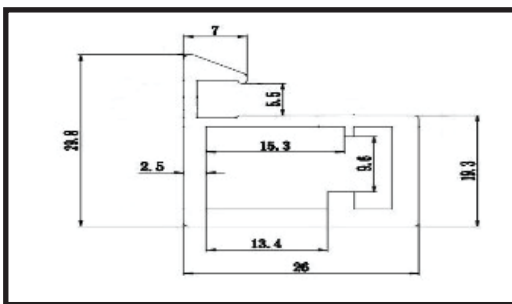

GLASS PROFILE-26MM

4 COLORS

Material- Aluminium

Length-3000mm

Handle Size:- Center 1100mm

Colors:- Gold Matt/ Matt Black/ Black Glossy PVDF/ Antique

Glass Profile