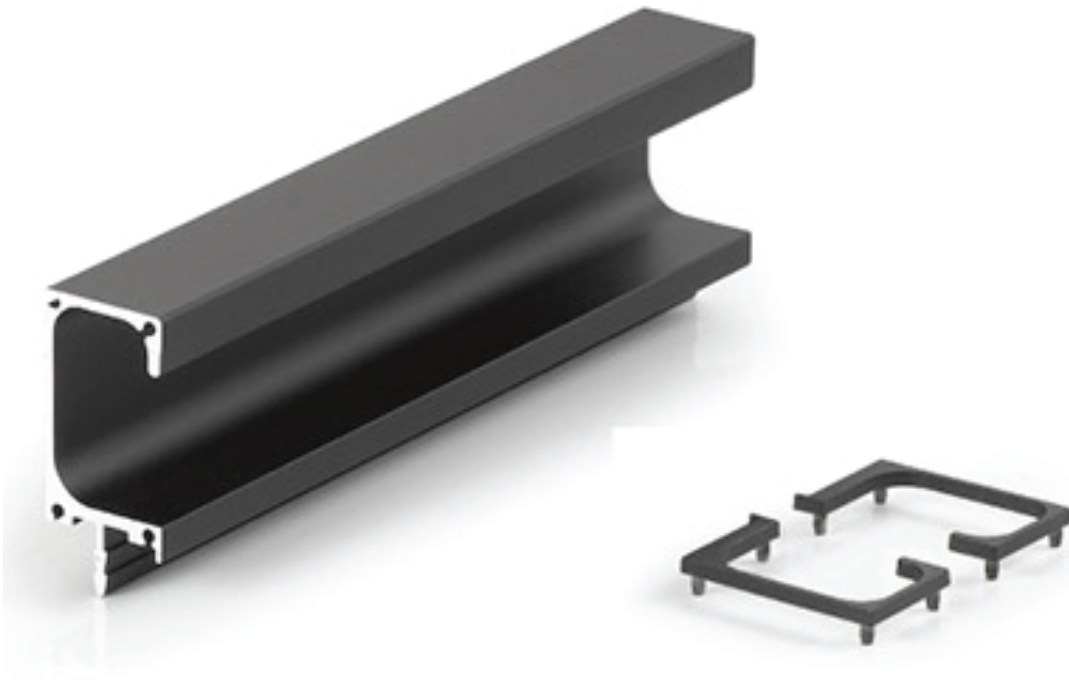

G-HANDLE (G-END CAP)

Material:- Aluminium Alloy

Colors:- CP Glossy/ CP Brush/ Gold Glossy/ Gold Brush/ Gold Matt/
SS Brush/ Black Matt/ Iron Grey/ Rose Gold/ Rose Gold Brush/
Champagne Glossy/ Antique

Weight:- 1.6kg

12 COLORS

Size:- 3000mm

Side End Caps Available