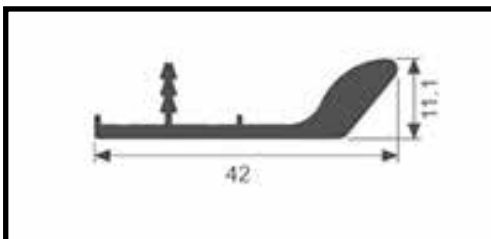

OC-05

Material- Aluminium

Length-2800mm

Colors:- Matt Gold /Rose gold Glossy/ Matt black

CNC Handle- 900mm

In Middle Of Profile

Both Side Same Handle Can Be Used