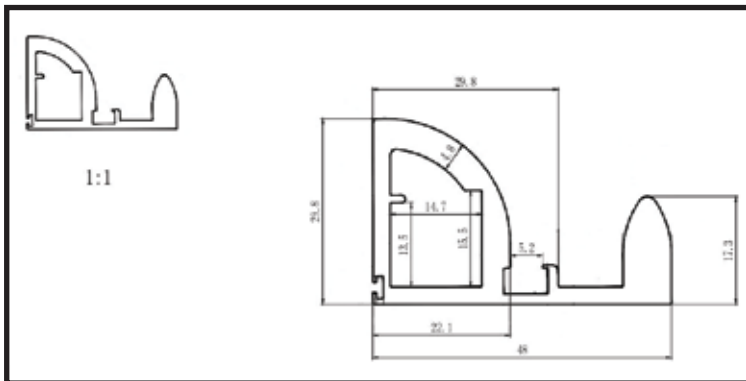

GLASS PROFILE-30MM

2 COLORS

Material- Aluminium

Length-3000mm/ Handle Size- Center 200mm

Section Size:- 30mm

Colors:- Gold Matt/ Black Matt