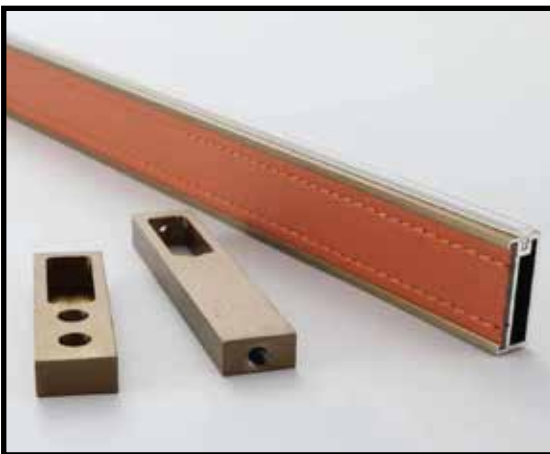

WARDROBE RECTANGLE PIPE WITH GASKET

Material- Aluminium with leather

Length-10ft

Anodised Rod Colors:- Rose Gold Brush/ Matt Black/ Gold Matt

Side Connector Colors:- Rose Gold Brush/ Matt Black/ Gold Matt

Leather Rod Colors:- Matt Grey + Light blue/ Matt Gold + Coffee/
Matt black + Grey

Side Connector Colors:- Gold Matt & Black Matt