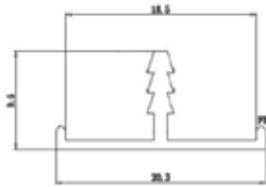

ALUMINIUM EDGE PROFILE

Material:- Aluminium

Color:- Rose Gold/ CP

Weight:- Light

2 COLORS

Size:- 3000mm

T-19 mm