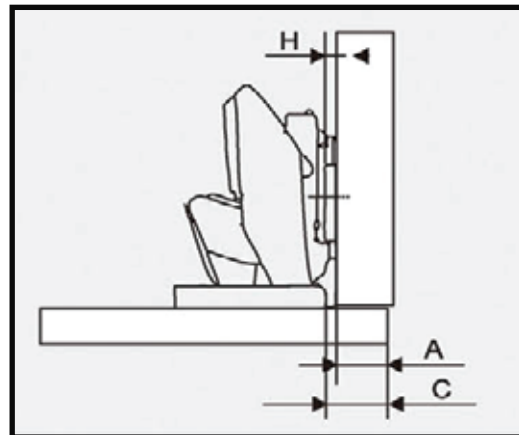

Maximum Cover Position D=21.5mm (Wooden Door)

Material:- Zinc Alloy + Manganese Steel (Special Treatment)

Door Panel Drilling Distance(K) Value: 3-6mm(Wooden Door)

Maximum Cover Position of Aluminium Frame Door D=19.5mm

Suitable for 18-32mm Thick Wooden Doors and Aluminium Frame Doors

Maximum Size of Door:- H: 2700mm, W: 500mm,

Metal Cup Depth: 16.5mm

SPECIAL GLASS HINGE

Clip-on
Hydraulic Hinge
Depth Adjustment
Finish:- Nickel Plated
Cup Material:- Zinc Alloy
Material:- Cold-Rolled Steel
Opening Angle:- 110 Degree
Glass Door Thickness:- 5-10mm