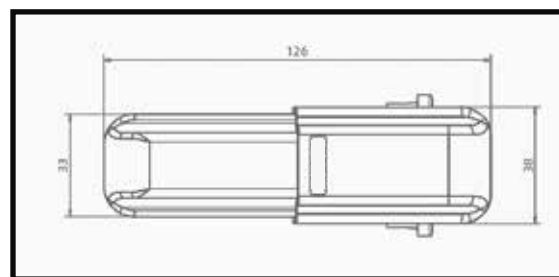

Arm Material:- Steel, Nickel Plated

Maximum Cover Position D=21.0mm

Door Seam Adjustment:- +1.5/-3.5mm

Cup Material:- Zinc Alloy, Nickel Plated

Suitable for Aluminium Width 19-22mm

Up and Down Adjustment:- +2.0/-2.0mm

Applicable to Aluminium Thickness: W=19-22mm

Aluminium Frame Hinge Cup Opening Size: 28mm, 31mm

Hinge Colors:- Dark Grey & Gold Matt

33

AIR HINGES & AIR CONNECTOR

Opening Angle:- 100 Degree
Maximum Door Weight:- 35kg
Cover Adjustment:- +2.0/-2.0mm
Door Seam Adjustment:- +3.5/-0.5mm
Surface Treatment:- Black Nickel Plated
Up and Down Adjustment:- +1.0/-1.0mm
Aluminium Frame Door Fixed K Value:- 4mm
Maximum Cover Position D=30.0mm (Wooden Door)
Material:- Zinc Alloy + Manganese Steel (Special Treatment)
Door Panel Drilling Distance(K) Value: 4-8mm(Wooden Door)
Maximum Cover Position of Aluminium Frame Door D=26mm
Suitable for 22-35mm Thick Wooden Doors and Aluminium Frame Doors
Maximum Size of Door:- H: 2800mm, W: 600mm, Metal Cup Depth: 18mm