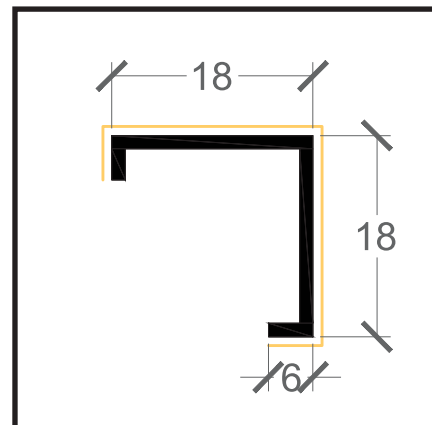

CUSTOMISED STAINLESS STEEL PROFILE

Grade-304

Length-8ft/10ft

Thickness- 0.8mm-2.5mm

Shape- Any Size As Per Requirement

Colors:- Silver Mirror/ Silver Hairline/ Gold Mirror/
Gold Hairline/ Rose Gold Mirror/ Rose Gold Hairline/
Black Mirror/ Black Hairline/ Brass Antique

Shape- Collar Profile/ W-Profile/ Z-Profile/
Fluted Profile/ Reverse-U & Many More