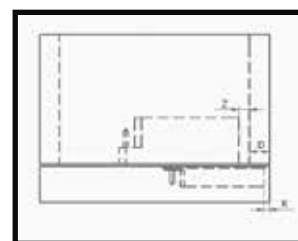

Applicable to Aluminium Thickness: W=19-22mm

Aluminium Frame Hinge Cup Opening Size: 28mm, 31mm

Hinge Colors:- Dark Grey & Gold Matt

33

AIR HINGES & AIR CONNECTOR

Opening Angle:- 100 Degree
Maximum Door Weight:- 35kg
Cover Adjustment:- +2.0/-2.0mm
Door Seam Adjustment:- +3.5/-0.5mm
Surface Treatment:- Black Nickel Plated
Up and Down Adjustment:- +1.0/-1.0mm
Aluminium Frame Door Fixed K Value:- 4mm
Maximum Cover Position D=30.0mm (Wooden Door)
Material:- Zinc Alloy + Manganese Steel (Special Treatment)
Door Panel Drilling Distance(K) Value: 4-8mm(Wooden Door)
Maximum Cover Position of Aluminium Frame Door D=26mm
Suitable for 22-35mm Thick Wooden Doors and Aluminium Frame Doors
Maximum Size of Door:- H: 2800mm, W: 600mm, Metal Cup Depth: 18mm