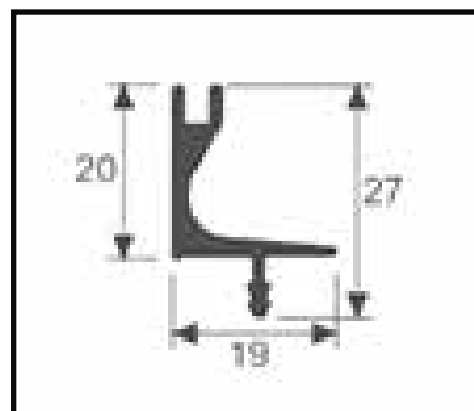

OVERHEAD WARDROBE PROFILE WITH GASKET

3 COLORS

Material- Aluminium

Length-10ft

Colors:- CP Glossy/ Rose Gold/ Matt Black

Application:- Modular kitchen & Wardrobes