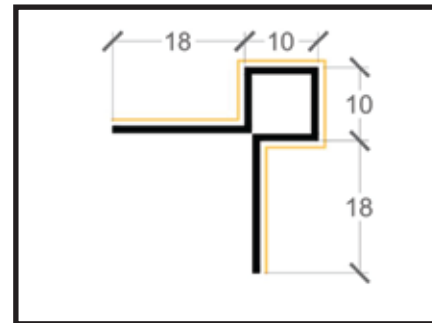

CUSTOMISED STAINLESS STEEL PROFILE

Grade-304

Length-8ft/10ft

Thickness- 0.8mm-2.5mm

Shape- Any Size As Per Requirement

Colors:- Silver Mirror/ Silver Hairline/ Gold Mirror/
Gold Hairline/ Rose Gold Mirror/ Rose Gold Hairline/
Black Mirror/ Black Hairline/ Brass Antique

Shape- Collar Profile/ W-Profile/ Z-Profile/
Fluted Profile/ Reverse-U & Many More