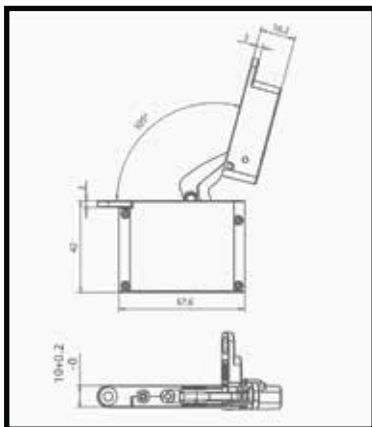

Applicable to Aluminium Thickness: W=19-22mm

Aluminium Frame Hinge Cup Opening Size: 28mm, 31mm

Hinge Colors:- Dark Grey & Gold Matt

33

AIR HINGES & AIR CONNECTOR

Opening Angle:- 100 Degree
Maximum Door Weight:- 35kg
Cover Adjustment:- +2.0/-2.0mm
Door Seam Adjustment:- +3.5/-0.5mm
Surface Treatment:- Black Nickel Plated
Up and Down Adjustment:- +1.0/-1.0mm
Aluminium Frame Door Fixed K Value:- 4mm
Maximum Cover Position D=30.0mm (Wooden Door)
Material:- Zinc Alloy + Manganese Steel (Special Treatment)
Door Panel Drilling Distance(K) Value: 4-8mm(Wooden Door)
Maximum Cover Position of Aluminium Frame Door D=26mm
Suitable for 22-35mm Thick Wooden Doors and Aluminium Frame Doors
Maximum Size of Door:- H: 2800mm, W: 600mm, Metal Cup Depth: 18mm

Maximum Cover Position D=21.5mm (Wooden Door)

Material:- Zinc Alloy + Manganese Steel (Special Treatment)

Door Panel Drilling Distance(K) Value: 3-6mm(Wooden Door)

Maximum Cover Position of Aluminium Frame Door D=19.5mm

Suitable for 18-32mm Thick Wooden Doors and Aluminium Frame Doors

Maximum Size of Door:- H: 2700mm, W: 500mm,

Metal Cup Depth: 16.5mm

SPECIAL GLASS HINGE

Clip-on
Hydraulic Hinge
Depth Adjustment
Finish:- Nickel Plated
Cup Material:- Zinc Alloy
Material:- Cold-Rolled Steel
Opening Angle:- 110 Degree
Glass Door Thickness:- 5-10mm