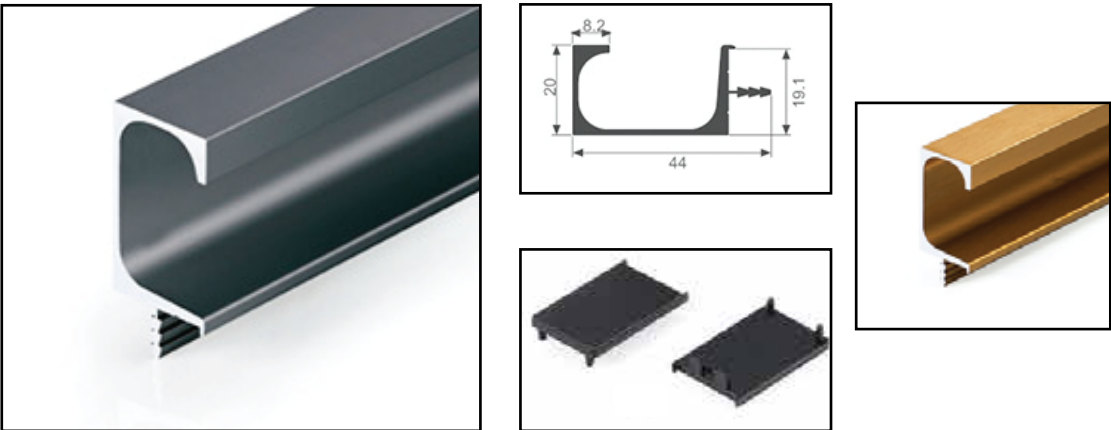

G-HANDLE (HEAVY)

Material:- Aluminium Alloy

Colors:- CP Glossy/ CP Brush/ SS Brush/ Gold Glosy/ Rose Gold Brush

Weight:- 1.4kg

5 COLORS

Size:- 3000mm