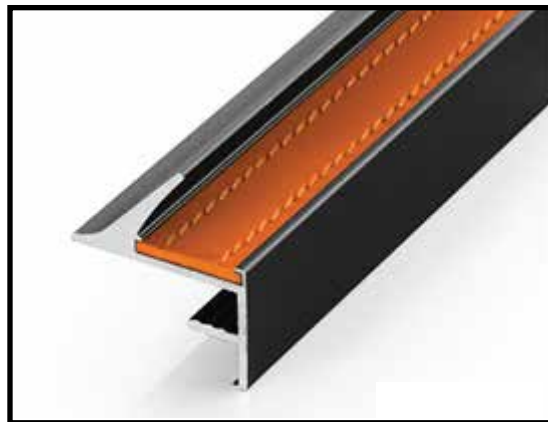

OC-09

Material- Aluminium

Length-2800mm

Colors:- Matt Black + Glossy Rose gold /Matt Gold + Glossy Gold