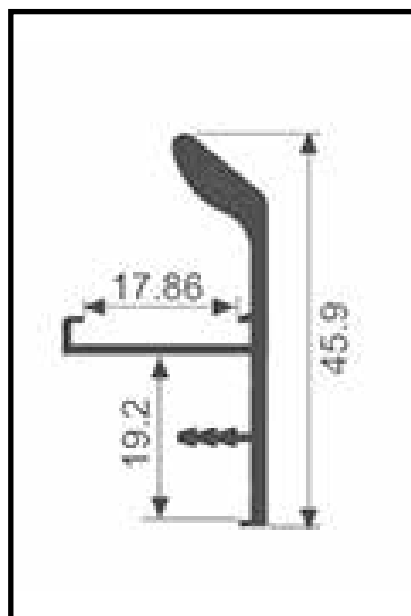

CNC Handle- 900mm

Handle In Middle Of Profile

Both Side Same Handle Can Be Used

OC-05

Material- Aluminium

Length-2800mm

Colors:- Matt Gold /Rose gold Glossy/ Matt black

CNC Handle- 900mm