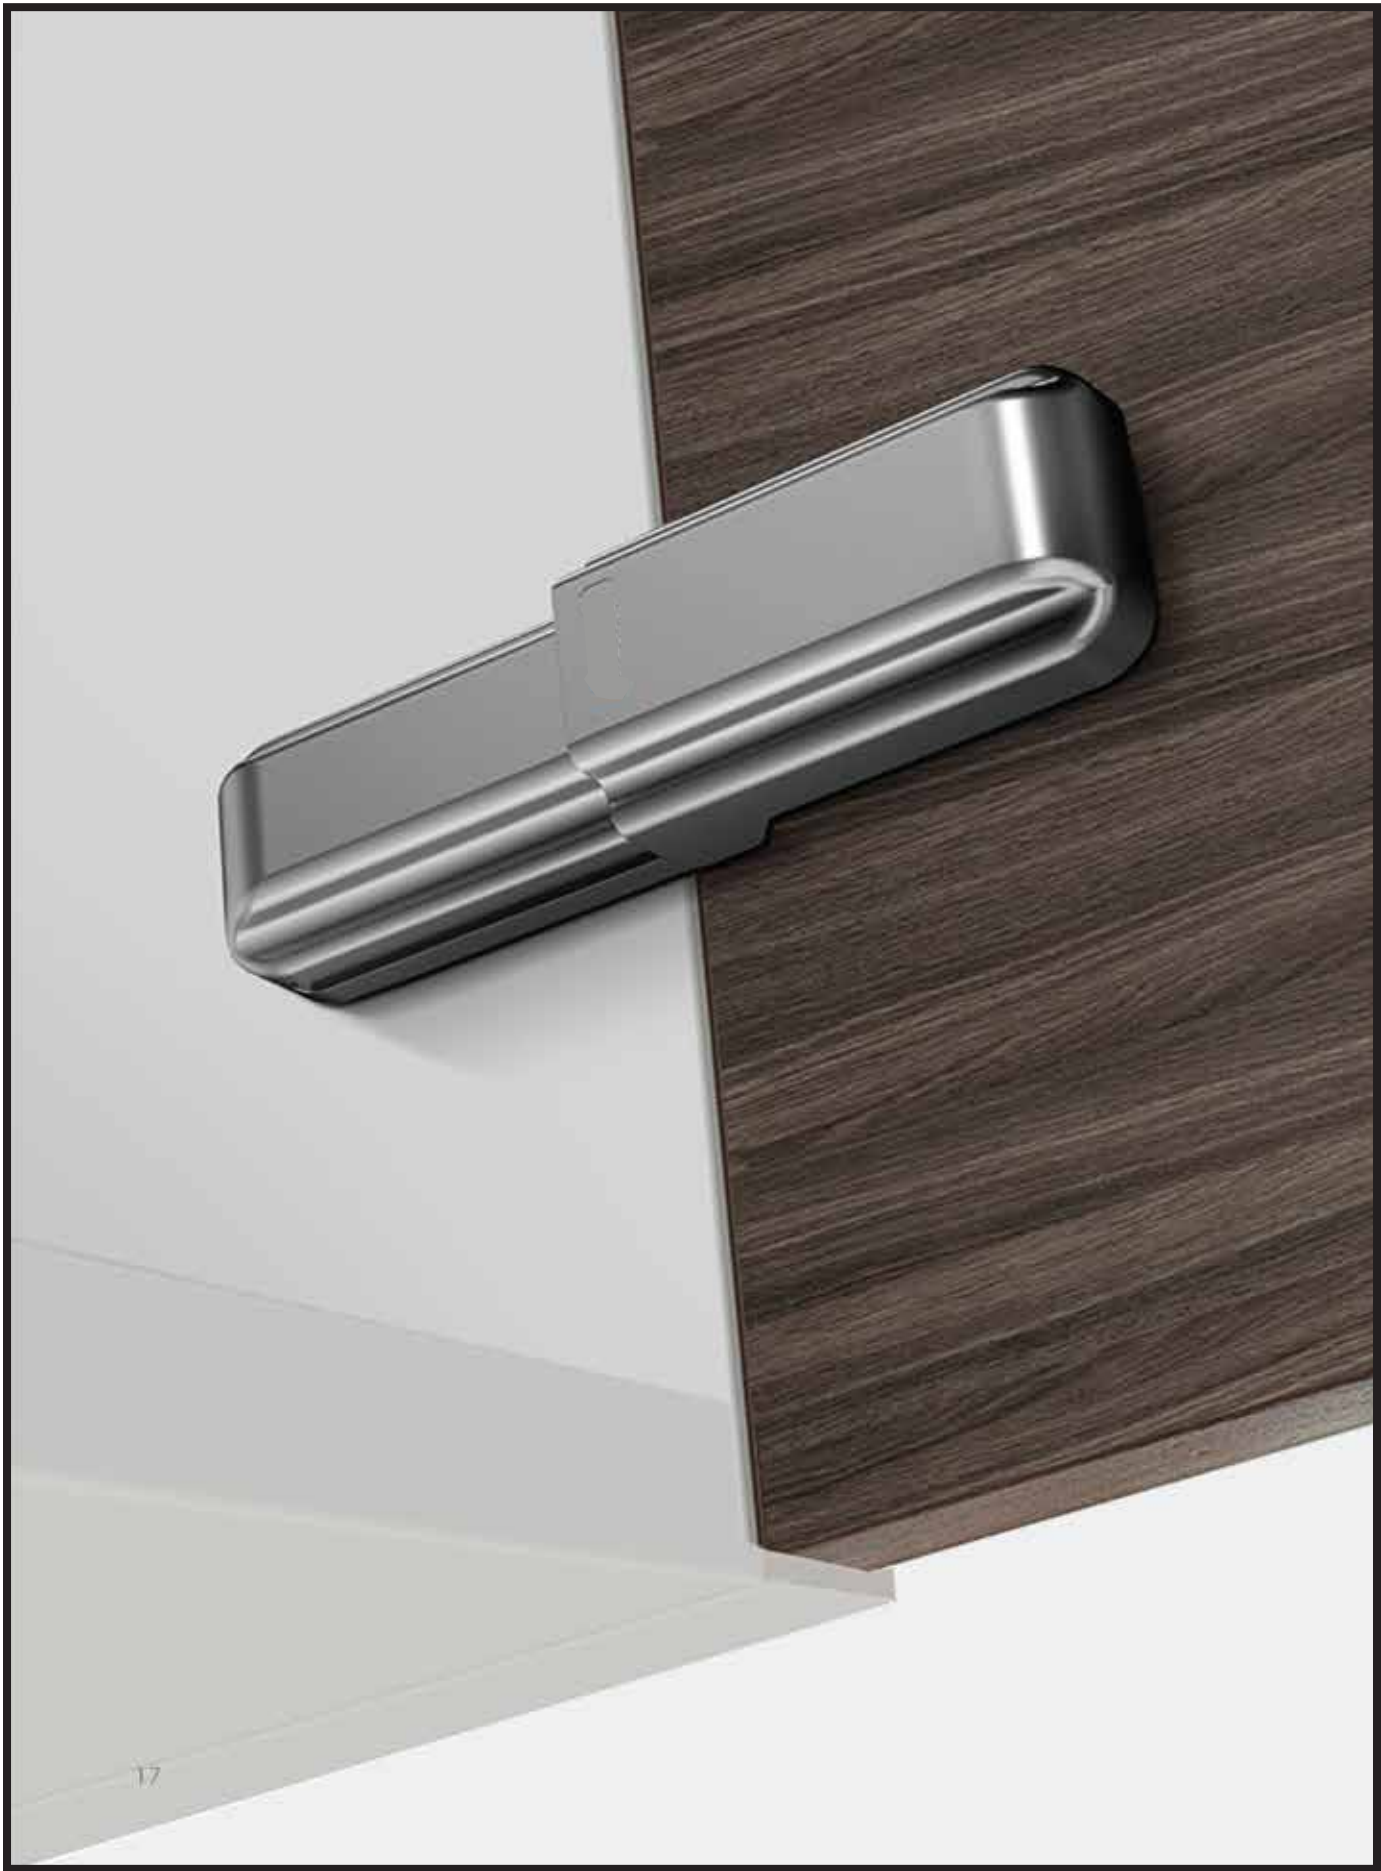

Colors:- CP Glossy/ Rose Gold/ Matt Black

Application:- Modular kitchen & Wardrobes

OCEL
Professional

**EXCLUSIVE
RANGE OF
WARDROBE
HINGES**

21

SPECIAL PROFILE HINGE WITH COVER

Opening Angle:- 105 Degree

Cover Adjustment Range:- 5.0mm

Arm Material:- Steel, Nickel Plated

Maximum Cover Position D=21.0mm

Door Seam Adjustment:- +1.5/-3.5mm

Cup Material:- Zinc Alloy, Nickel Plated

Suitable for Aluminium Width 19-22mm

Up and Down Adjustment:- +2.0/-2.0mm