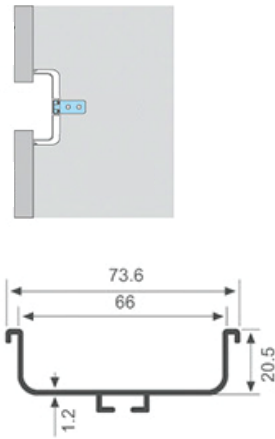

C- GOLA PROFILE

Material:- Aluminium

Colors:- CP Glossy/ Matt Black/ Black Glossy PVDF/ Rose Gold/
Rose Gold Brush/ Gold Matt/ Iron Grey

8 COLORS

Size:- 3000mm

J- GOLA PROFILE

Material:- Aluminium

Color:- CP Glossy/ Matt Black/ Black Glossy PVDF/ Rose Gold/
Rose Gold Brush/ Gold Matt/ Iron Grey

8 COLORS

Size:- 3000mm