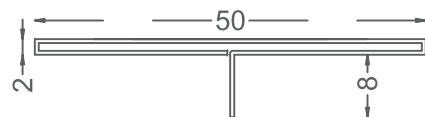

T 22mm X 8mm

T 25mm X 8mm

T 35mm X 8mm

T 50mm X 8mm

STAINLESS STEEL DECORATIVE PROFILE

U-Profile (V- Groove)

Colors:- Silver Mirror/ Champagne Mirror/ Gold Mirror/
Gold Hairline/ Rose Gold Mirror/ Rose Gold Hairline/
Black Mirror/ Black Hairline/ Antique