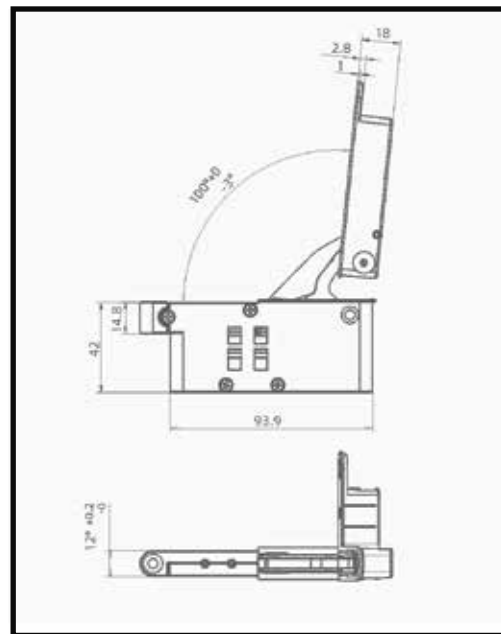

Applicable to Aluminium Thickness: W=19-22mm

Aluminium Frame Hinge Cup Opening Size: 28mm, 31mm

Hinge Colors:- Dark Grey & Gold Matt

33

AIR HINGES & AIR CONNECTOR

Opening Angle:- 100 Degree
Maximum Door Weight:- 35kg
Cover Adjustment:- +2.0/-2.0mm
Door Seam Adjustment:- +3.5/-0.5mm
Surface Treatment:- Black Nickel Plated
Up and Down Adjustment:- +1.0/-1.0mm
Aluminium Frame Door Fixed K Value:- 4mm
Maximum Cover Position D=30.0mm (Wooden Door)
Material:- Zinc Alloy + Manganese Steel (Special Treatment)
Door Panel Drilling Distance(K) Value: 4-8mm(Wooden Door)
Maximum Cover Position of Aluminium Frame Door D=26mm
Suitable for 22-35mm Thick Wooden Doors and Aluminium Frame Doors
Maximum Size of Door:- H: 2800mm, W: 600mm, Metal Cup Depth: 18mm