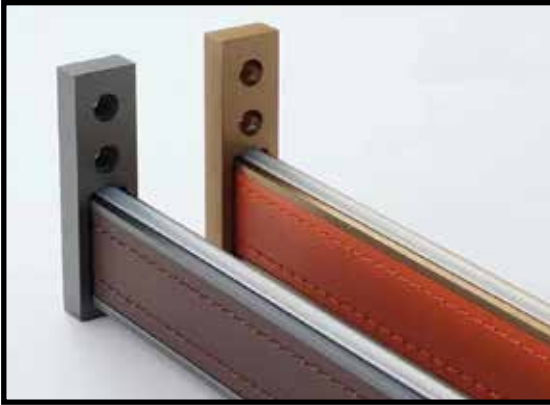

WARDROBE RECTANGLE PIPE WITH GASKET

Material- Aluminium with leather

Length-10ft

Anodised Rod Colors:- Rose Gold Brush/ Matt Black/ Gold Matt

Side Connector Colors:- Rose Gold Brush/ Matt Black/ Gold Matt

Leather Rod Colors:- Matt Grey + Light blue/ Matt Gold + Coffee/
Matt black + Grey

Side Connector Colors:- Gold Matt & Black Matt