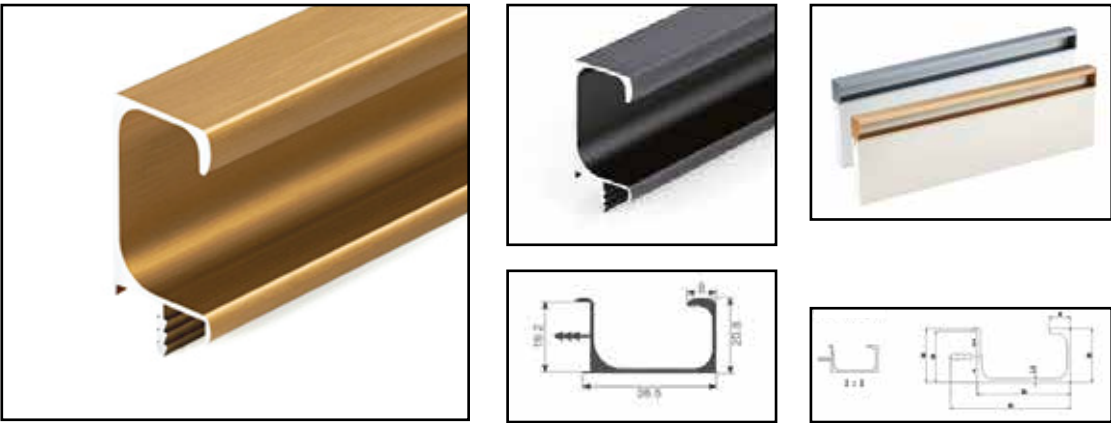

G-HANDLE (MEDIUM)

Material:- Aluminium Alloy

Colors:- CP Glossy/ CP Brush/ Gold Glossy/ Gold Brush/ Gold Matt/
SS Brush/ Black Matt/ Iron Grey/ Rose Gold/ Rose Gold Brush/
Champagne Glossy/ Antique/ Black Glossy PVDF

Weight:- 1.2kg

13 COLORS

Size:- 3000mm

Full End Caps Available