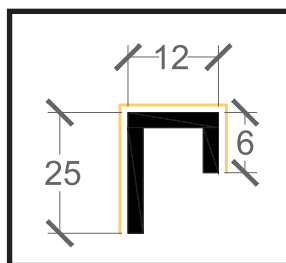

CUSTOMISED STAINLESS STEEL PROFILE

Grade-304

Length-8ft/10ft

Thickness- 0.8mm-2.5mm

Shape- Any Size As Per Requirement

Colors:- Silver Mirror/ Silver Hairline/ Gold Mirror/
Gold Hairline/ Rose Gold Mirror/ Rose Gold Hairline/
Black Mirror/ Black Hairline/ Brass Antique

Shape- Collar Profile/ W-Profile/ Z-Profile/
Fluted Profile/ Reverse-U & Many More