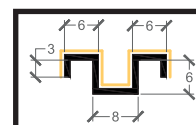

CUSTOMISED STAINLESS STEEL PROFILE

Grade-304

Length-8ft/10ft

Thickness- 0.8mm-2.5mm

Shape- Any Size As Per Requirement

Colors:- Silver Mirror/ Silver Hairline/ Gold Mirror/
Gold Hairline/ Rose Gold Mirror/ Rose Gold Hairline/
Black Mirror/ Black Hairline/ Brass Antique

Shape- Collar Profile/ W-Profile/ Z-Profile/
Fluted Profile/ Reverse-U & Many More