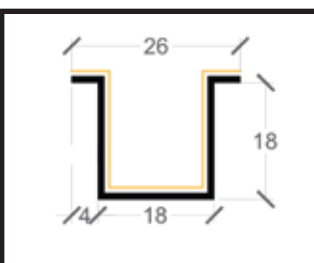

CUSTOMISED STAINLESS STEEL PROFILE

Grade-304

Length-8ft/10ft

Thickness- 0.8mm-2.5mm

Shape- Any Size As Per Requirement

Colors:- Silver Mirror/ Silver Hairline/ Gold Mirror/
Gold Hairline/ Rose Gold Mirror/ Rose Gold Hairline/
Black Mirror/ Black Hairline/ Brass Antique

Shape- Collar Profile/ W-Profile/ Z-Profile/
Fluted Profile/ Reverse-U & Many More