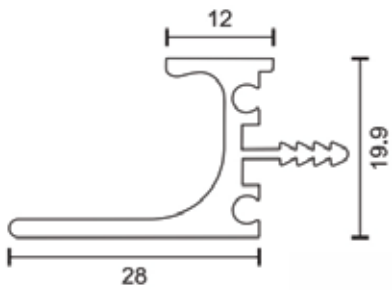

Size:- 3000mm

12 COLORS

NEW J - HANDLE

Material:- Aluminium Alloy

Colors:- CP Glossy/ CP Brush/ Rose Gold/ Black Matt/ Antique/
Rose Gold Brush/ Gold Glossy/ Gold Matt

8 COLORS

Size:- 3000mm

End Caps Available