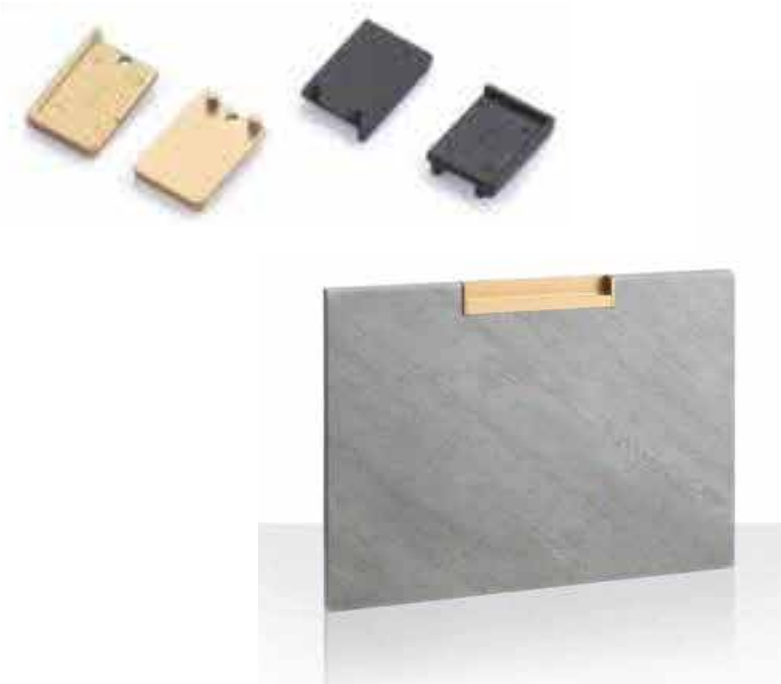

C- GOLA PROFILE

Material:- Aluminium

Colors:- CP Glossy/ Matt Black/ Black Glossy PVDF/ Rose Gold/
Rose Gold Brush/ Gold Matt/ Iron Grey

8 COLORS

Size:- 3000mm

J- GOLA PROFILE

Material:- Aluminium

Color:- CP Glossy/ Matt Black/ Black Glossy PVDF/ Rose Gold/
Rose Gold Brush/ Gold Matt/ Iron Grey