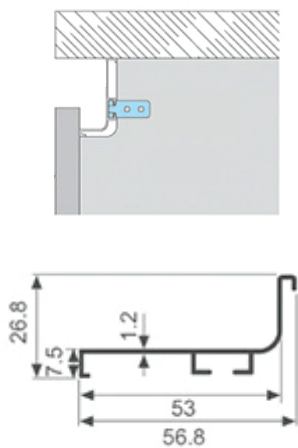

C- GOLA PROFILE

Material:- Aluminium

Colors:- CP Glossy/ Matt Black/ Black Glossy PVDF/ Rose Gold/
Rose Gold Brush/ Gold Matt/ Iron Grey

8 COLORS

Size:- 3000mm

J- GOLA PROFILE

Material:- Aluminium

Color:- CP Glossy/ Matt Black/ Black Glossy PVDF/ Rose Gold/
Rose Gold Brush/ Gold Matt/ Iron Grey

8 COLORS

Size:- 3000mm