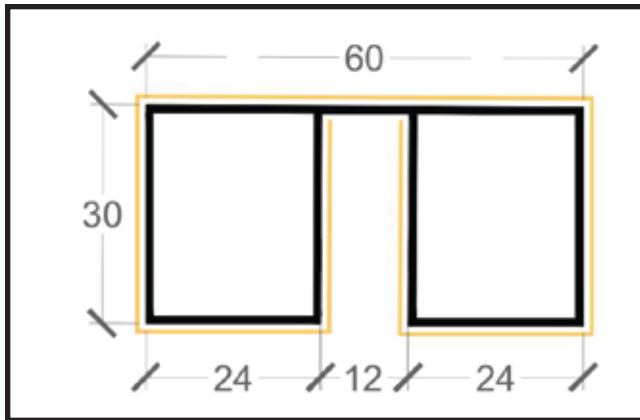

CUSTOMISED STAINLESS STEEL PROFILE

Grade-304

Length-8ft/10ft

Thickness- 0.8mm-2.5mm

Shape- Any Size As Per Requirement

Colors:- Silver Mirror/ Silver Hairline/ Gold Mirror/
Gold Hairline/ Rose Gold Mirror/ Rose Gold Hairline/
Black Mirror/ Black Hairline/ Brass Antique

Shape- Collar Profile/ W-Profile/ Z-Profile/
Fluted Profile/ Reverse-U & Many More