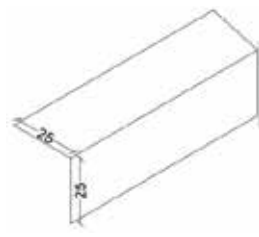

Thickness- 0.8mm

9 COLORS

Length-10ft

12mm X 12mm

18mm X 18mm

25mm X 25mm

STAINLESS STEEL DECORATIVE PROFILE

Plain Patti