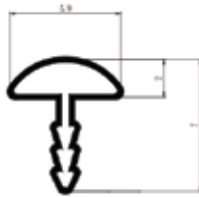

ALUMINIUM HALF ROUND INLAYS

Material:- Aluminium

Colors:- CP/ CP Brush/ Gold Glossy/ Iron Grey/ Matt Black/
Golden Brush/ Rose Gold/ Rose Gold Brush/Antique/ Champagne/
S.S Brush/ Brush Gold Matt

Size:- 3000mm

12 COLORS

T6mm/ T12mm