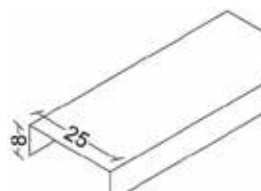

Thickness- 0.8mm

9 COLORS

Length-10ft

6mm X 6mm X 6mm

6mm X 8mm X 6mm

6mm X 12mm X 6mm

8mm X 20mm X 8mm

8mm X 25mm X 8mm