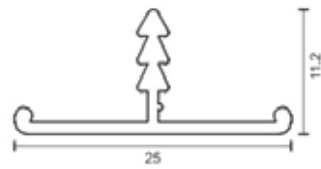

2 COLORS

Size:- 3000mm

T-19 mm

T-22 mm

T-25 mm

ALUMINIUM EDGE PROFILE

Material:- Aluminium

Color:- CP Glossy/ CP Brush/ Gold Glossy/ Gold Brush/ Gold Matt/
SS Brush/ Black Hatt/ Iron Grey/ Rose Gold/ Rose Gold Brush/
Champagne Glossy/ Antique