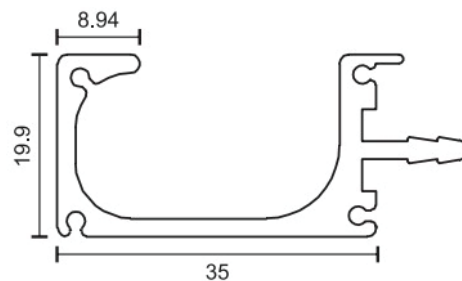

Weight:- 1.6kg

12 COLORS

Size:- 3000mm

Side End Caps Available

F-HANDLE (40MM)

Material:- Aluminium Alloy

Colors:- CP Glossy/ CP Brush/ Gold Glossy/ Gold Brush/ Gold Matt/
SS Brush/ Black Matt/ Iron Grey/ Rose Gold/ Rose Gold Brush/
Champagne Glossy/ Antique